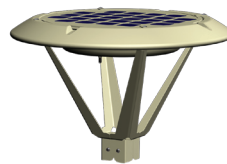

Simply brilliant

Our all-new Solar ShoreLight is a bright, simple and cost effective way to go green. The Solar ShoreLight is virtually free to operate and outshines the competition with a powerful LED light that is as bright as a 60-watt light bulb.

Pedestal Option

Light up your back yard, patio, deck, pool, marina, or use it around your RV camper. The durable weather-resistant base provides stability while letting you move the light where you need it. Includes sand beige Solar ShoreLight, Base and Post.

Mountable Option
The easy to mount sand beige Solar ShoreLight attaches safely to any 3" or 3 1/2" square post, making it perfect for marinas, bike or walking trails, and outdoor pavilions.

Solar Savings

The powerful 20-watt charger, 5x more powerful than most, maximizes energy harvest from the sun during the day so that you can have up to 10 hours of light at night*.

Power Switch

External on/off power switch allows you to control when the light is on, allowing it to maintain a full charge for when you need it.