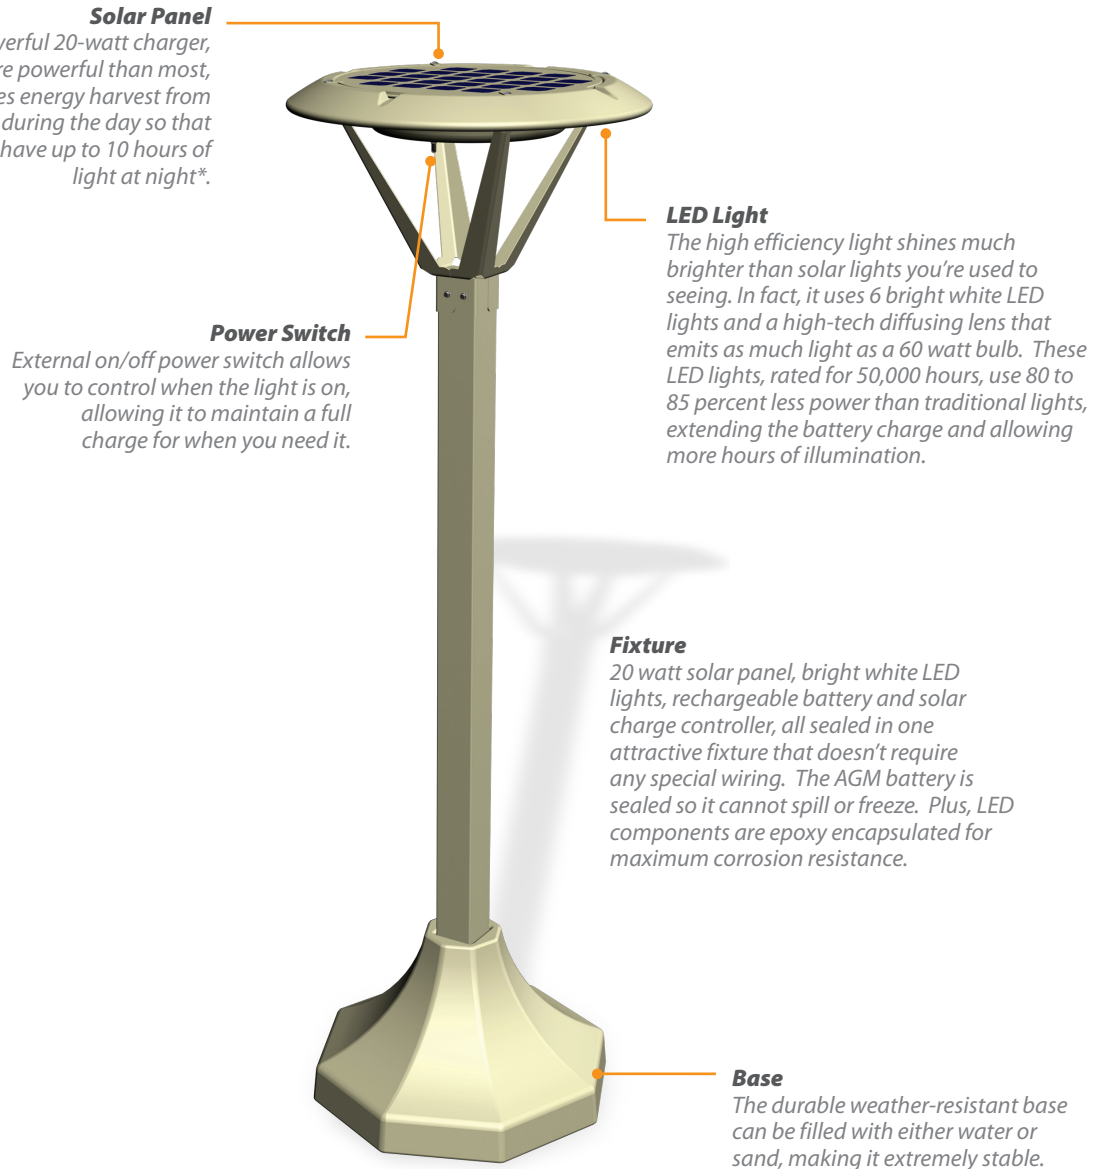

Key Features

Loaded with bright ideas that make your life simple and hassle-free.

Solar Panel

The powerful 20-watt charger, 5x more powerful than most, maximizes energy harvest from the sun during the day so that you can have up to 10 hours of light at night*.

Power Switch

External on/off power switch allows you to control when the light is on, allowing it to maintain a full charge for when you need it.

LED Light

The high efficiency light shines much brighter than solar lights you're used to seeing. In fact, it uses 6 bright white LED lights and a high-tech diffusing lens that emits as much light as a 60 watt bulb. These LED lights, rated for 50,000 hours, use 80 to 85 percent less power than traditional lights, extending the battery charge and allowing more hours of illumination.

Fixture

20 watt solar panel, bright white LED lights, rechargeable battery and solar charge controller, all sealed in one attractive fixture that doesn't require any special wiring. The AGM battery is sealed so it cannot spill or freeze. Plus, LED components are epoxy encapsulated for maximum corrosion resistance.

Base

The durable weather-resistant base can be filled with either water or sand, making it extremely stable.

*Length of night time illumination is estimated and subject to various factors including geographic location, seasons, weather conditions & exposure to direct sunlight. This light fixture requires several hours of direct sunlight daily to enable it to get a full charge.

MODEL #	DESCRIPTION	HEIGHT	WIDTH	BATTERY	SOLAR PANEL	SHIP WEIGHT
DA0079-15	Solar ShoreLight - Pedestal Option	89"	29" (w/base)	12V Rechargeable	20 Watt	58.5 lbs.
DA0080-15	Solar ShoreLight - Mountable Option	8.5"	29"	12V Rechargeable	20 Watt	

➤➤ **DoitIndustries.com** Toll Free: **1800 842 9666** info@doitindustries.com
230 King St. East . Bolton, ON L7E 3H8