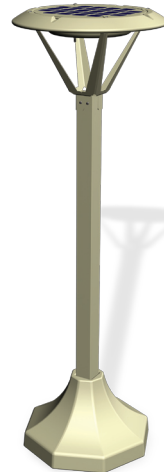

Simply brilliant

Our all-new Solar ShoreLight is a bright, simple and cost effective way to go green. The Solar ShoreLight is virtually free to operate and outshines the competition with a powerful LED light that is as bright as a 60-watt light bulb.

Pedestal Option

Light up your back yard, patio, deck, pool, marina, or use it around your RV camper. The durable weather-resistant base provides stability while letting you move the light where you need it. Includes sand beige Solar ShoreLight, Base and Post.

Mountable Option
The easy to mount sand beige Solar ShoreLight attaches safely to any 3" or 3 1/2" square post, making it perfect for marinas, bike or walking trails, and outdoor pavilions.

Solar Savings

Fixture

20 watt solar panel, bright white LED lights, rechargeable battery and solar charge controller, all sealed in one attractive fixture that doesn't require any special wiring. The AGM battery is sealed so it cannot spill or freeze. Plus, LED components are epoxy encapsulated for maximum corrosion resistance.